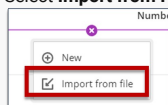

4. Locate the .zip file (unzipped) that you downloaded from the question pool in your Blackboard Original course.
5. Select **Open**. A success message is displayed when the upload is complete.

Note: Once your import is complete, do a thorough review of your question bank to ensure it is imported correctly. You may need to first add the questions to a test to be able to edit.

Additional Resources

This short video walks you through the importing process.

- [Import Question Banks in the Ultra Course View](#)

How did you find this article? Use the like button below if you found this article helpful.

tags : blackboard-ultra, exporting-question-pool, importing-a-question-pool, moving-question-pools-from-original-to-ultra, question-pools, setting-up-your-course,