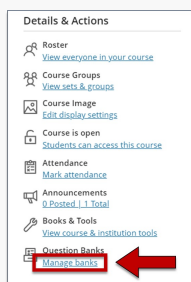

Importing a Question Pool Into Blackboard Ultra

1. Select **Manage Banks** from the **Details & Actions** pane.
2. Select the **plus icon (+)**.

Blackboard Ultra Course

Question Banks

Search by name or description

1-5 of 5 25 items per page

Name ↑	Number of Questions ↓	Last Edited ↓
Fallacy and Cognitive Bias Pool	31	1/18/23, 1:44 PM
Lateral Reading and Fact Checking Pool	37	1/18/23, 1:44 PM
New Question Bank 3/23/23	0	3/23/23, 3:06 PM
New Question Bank 3/23/23	0	3/23/23, 3:08 PM
New Question Bank 3/23/23	0	3/23/23, 3:16 PM

Page 1 of 1

3. Select **Import from File**.

4. Locate the .zip file (unzipped) that you downloaded from the question pool in your Blackboard Original course.
5. Select **Open**. A success message is displayed when the upload is complete.

Note: Once your import is complete, do a thorough review of your question bank to ensure it is imported correctly. You may need to first add the questions to a test to be able to edit.

Additional Resources

This short video walks you through the importing process.

- [Import Question Banks in the Ultra Course View](#)

How did you find this article? Use the like button below if you found this article helpful.

tags : blackboard-ultra, exporting-question-pool, importing-a-question-pool, moving-question-pools-from-original-to-ultra, question-pools, setting-up-your-course,