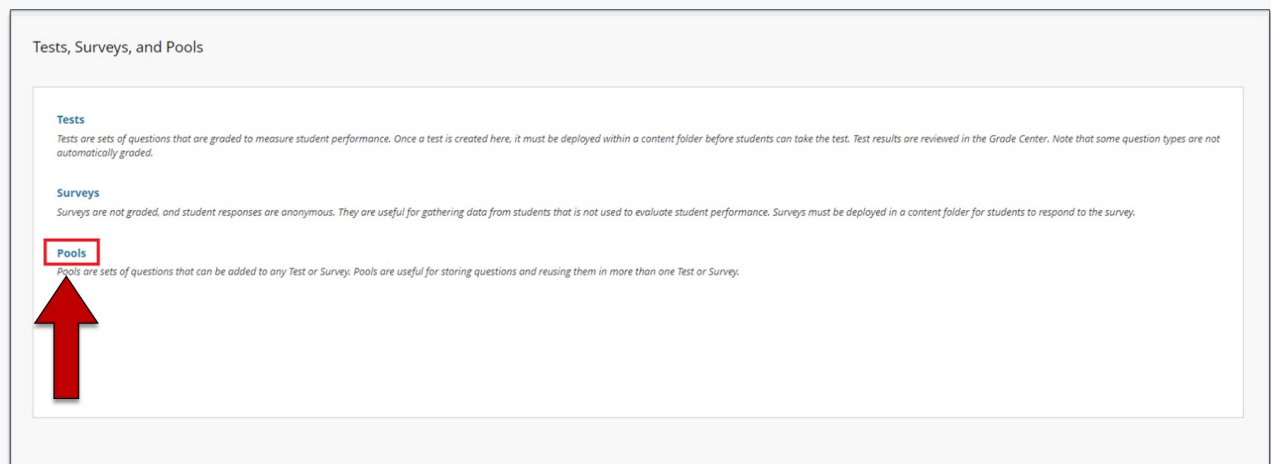

3. Select **Pools**.