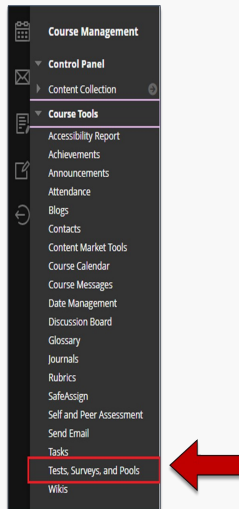

Import/Export Question Pools from Blackboard Original to Blackboard Ultra

Published 1/13/2023 by Anh Lam

You can export and import question pools from Blackboard Original into Blackboard Ultra.

Exporting a Question Pool From Blackboard Original

1. Select **Course Tools** from the **Control Panel** side pane. The Course Tools drop-down menu is displayed.
2. Select **Tests, Surveys, and Pools**. The Tests, Surveys, and Pools page is displayed.