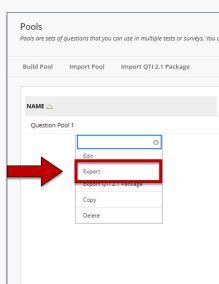

4. Select the pool you would like to export, then select the drop-down arrow beside the pool name and choose **Export**. A zip file is automatically downloaded to your computer. **Note:** Do not unzip this file.